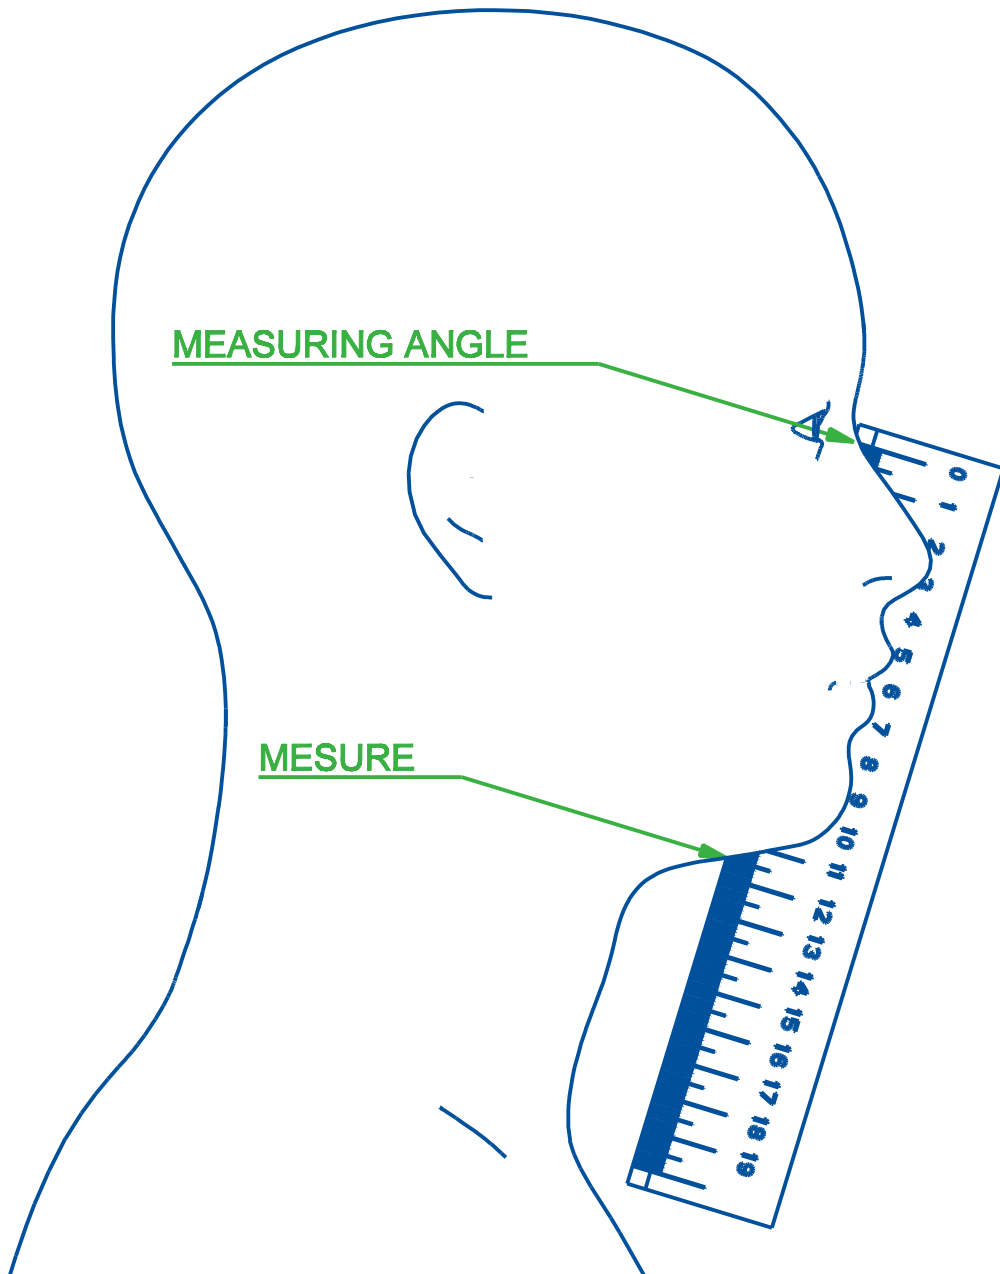

# PROTECTIV

BY DEDIENNE

Mask size	Mesure
XS	110 mm
S	115 mm
M	120 mm
L	125 mm
XL	130 mm